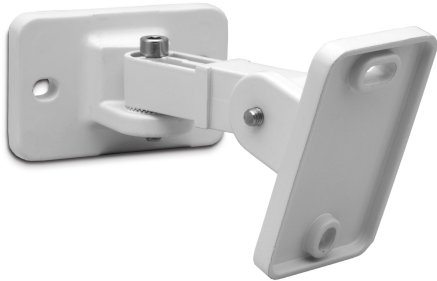

COLW41

Column speaker for speech 100V

The COLW41 offers excellent audio directivity for music as well as speech. Thanks to the elegant design, this speaker is ideal for indoor and outdoor use: from sports fields to public buildings or recreational areas, meeting rooms or educational facilities.

Apart column speakers offer the perfect combination of looks and acoustical qualities! The COLW41 has 4 x 3,3" woofers and 1 x 1" tweeter.

A standard wall bracket and installation tools are included.

The standard color of COLW41 is white. From 12 pieces on, the COLW41 speakers can be painted in any RAL color (REF: PAINTCOL).

TECHNICAL SPECIFICATIONS

height in mm	555	width in mm	100
depth in mm	83	loudspeaker system	multiple
woofer size in inch	4 x 3,3	woofer cone material	paper
tweeter size in inch	1	mounting system	L-brackets
colour	white	100V transformer power taps in watts	40 - 30 - 15
impedance in ohms	16	low impedance dynamic power in watts	60
SPL 1W/1m in dB	92	max SPL 1m in dB	110
frequency response in Hz	190 - 20K	main construction material	aluminium
grille main material	aluminium	IP rating	66
applicable low impedance	Yes	applicable in 100V	Yes
Horizontal dispersion angle 1000 Hz	180°	Vertical dispersion angle 1000 Hz	50°

MORE PICTURES

ACCESSORIES

COLWBRA

Bracket for easy tilting and rotating of COLW sound columns