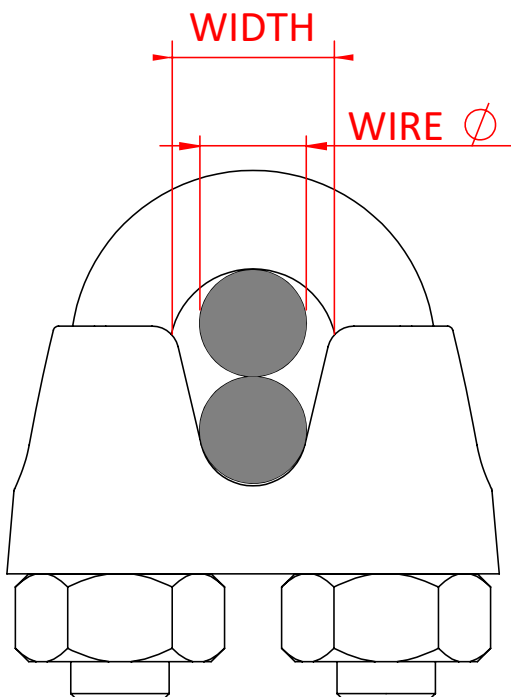

## Product Data Sheet

A range of Cable Grips	
<b>Part Nos</b>	T38000 - 3mm (DIN 741) T38100 - 4-5mm (DIN 741) T38101 - 4-5mm (DIN 1142) T38200 - 6mm (DIN 741) T38201 - 6mm (DIN 1142) T38400 - 8mm (DIN 741) T38401 - 8mm (DIN 1142) T38500 - 9-10mm (DIN 741) T38501 - 9-10mm (DIN 1142)
<b>Finish</b>	BZP
<b>WLL</b>	Not Rated

Dimensions in mm

Part Nos	Wire Diameter	Width
T38000	Ø3mm	5mm
T38100	Ø4-5mm	6mm
T38101	Ø4-5mm	6mm
T38200	Ø6mm	8mm
T38201	Ø6mm	8mm
T38400	Ø8mm	9mm
T38401	Ø8mm	9mm
T38500	Ø9-10mm	12mm
T38501	Ø9-10mm	12mm