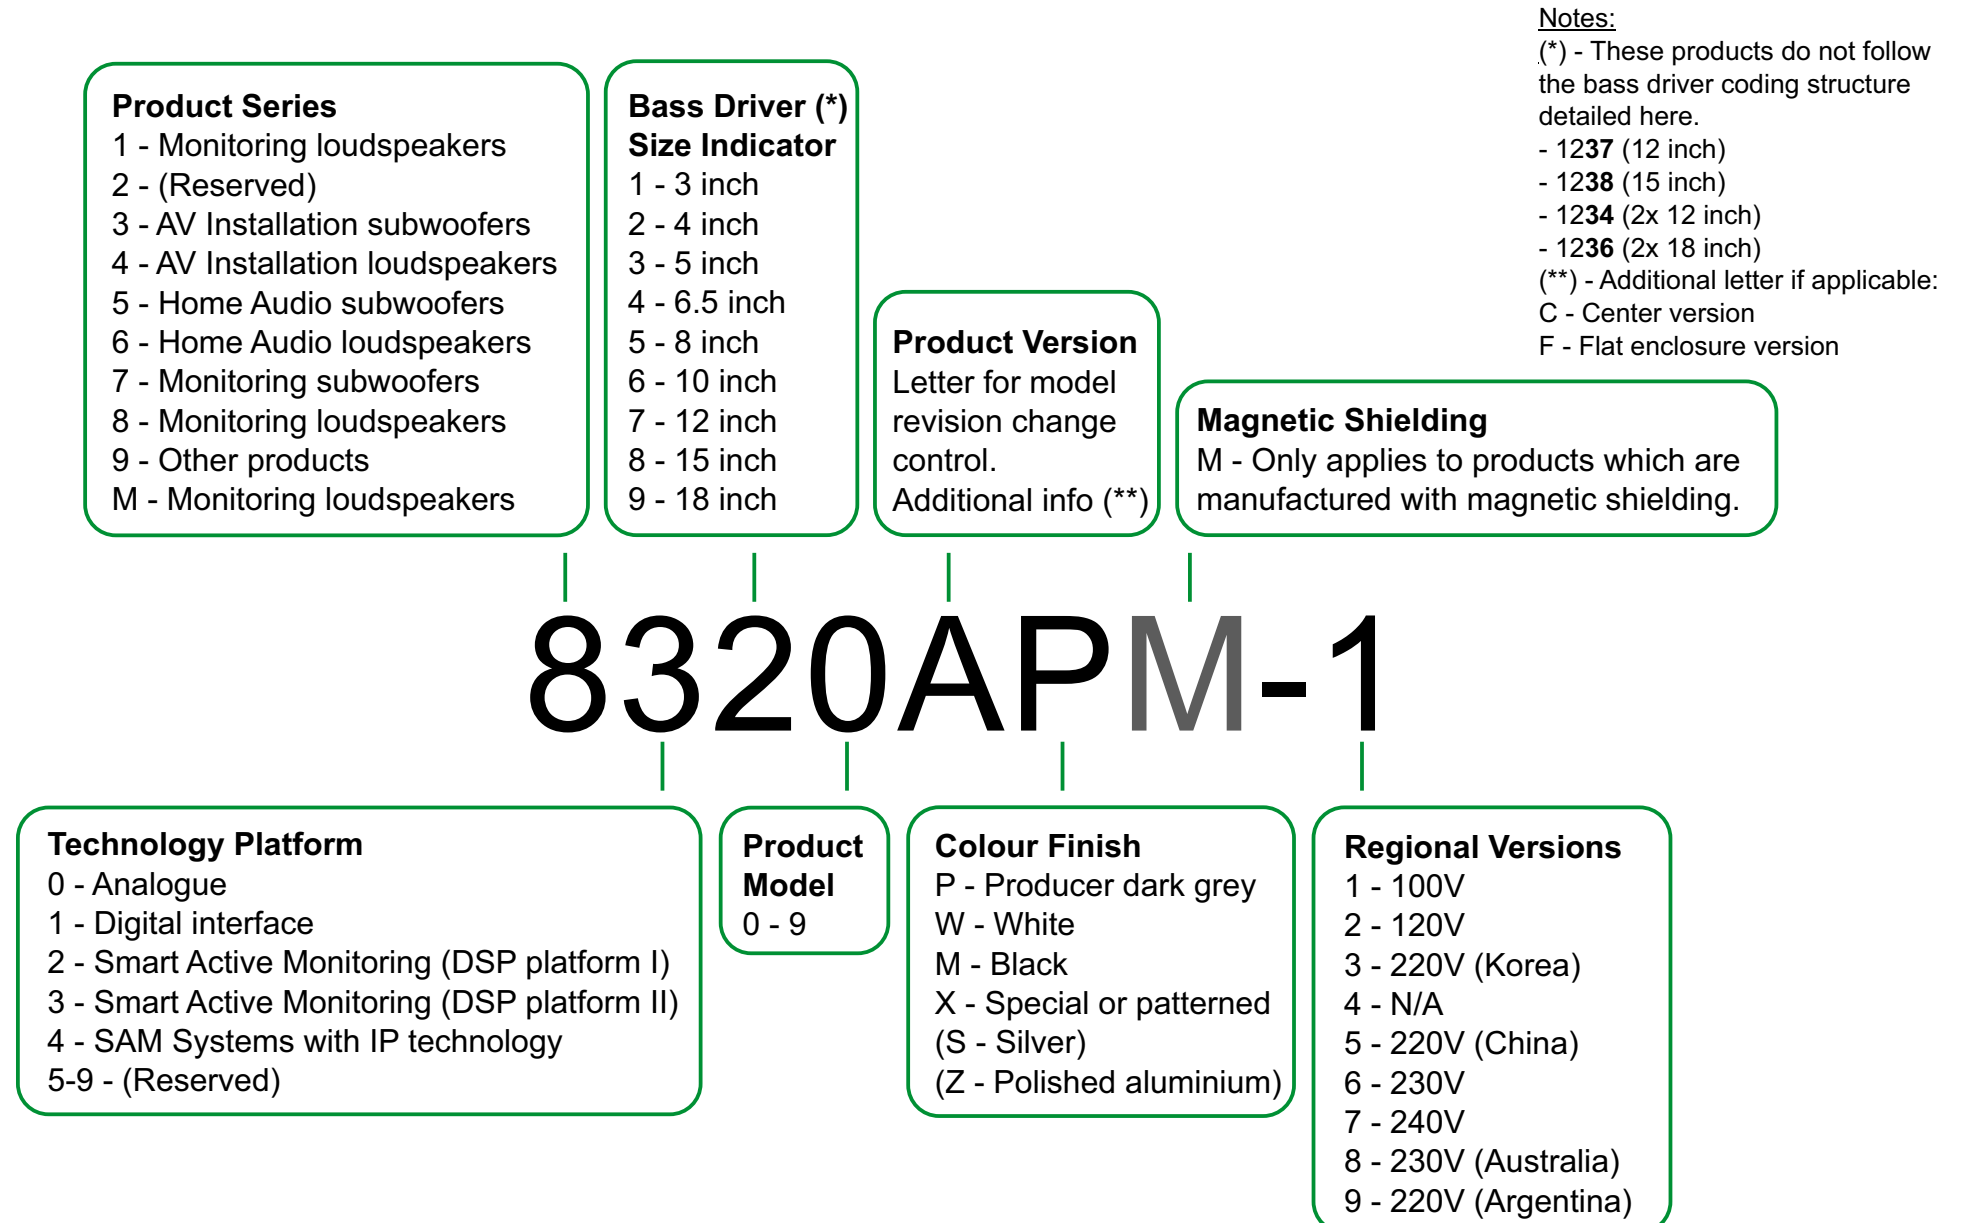

Genelec Products Numbering and Codes

Genelec Products Numbering and Codes

Note

(*) - These products do not follow the bass driver coding structure detailed here.

- F1 (6.5 inch)
- F2 (8 inch)

Genelec Products Numbering and Codes

Genelec Products Numbering and Codes