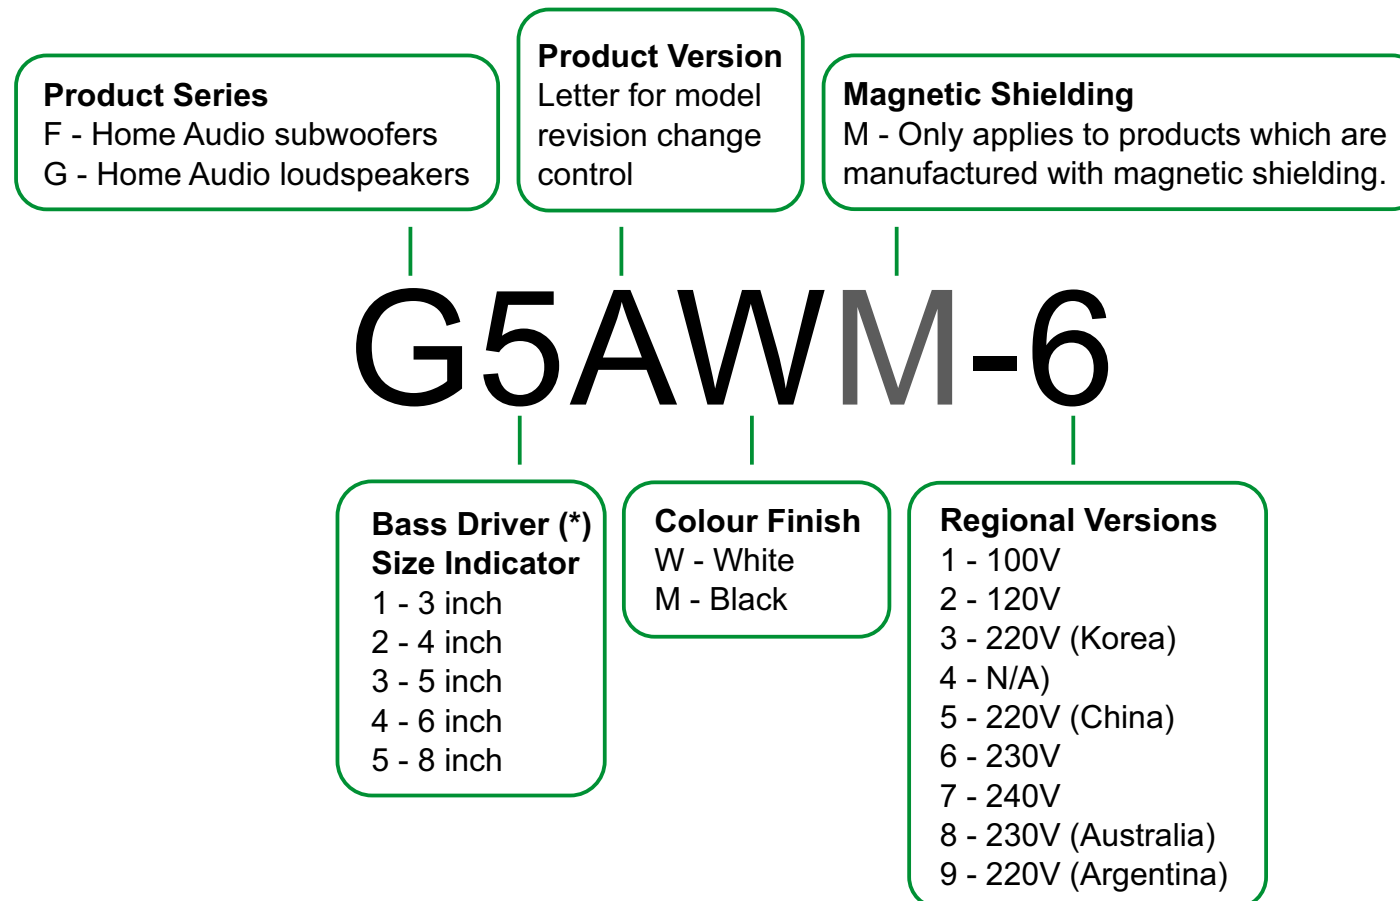

Genelec Products Numbering and Codes

Genelec Products Numbering and Codes

Note

(*) - These products do not follow the bass driver coding structure detailed here.

- F1 (6.5 inch)
- F2 (8 inch)

Genelec Products Numbering and Codes

Genelec Products Numbering and Codes