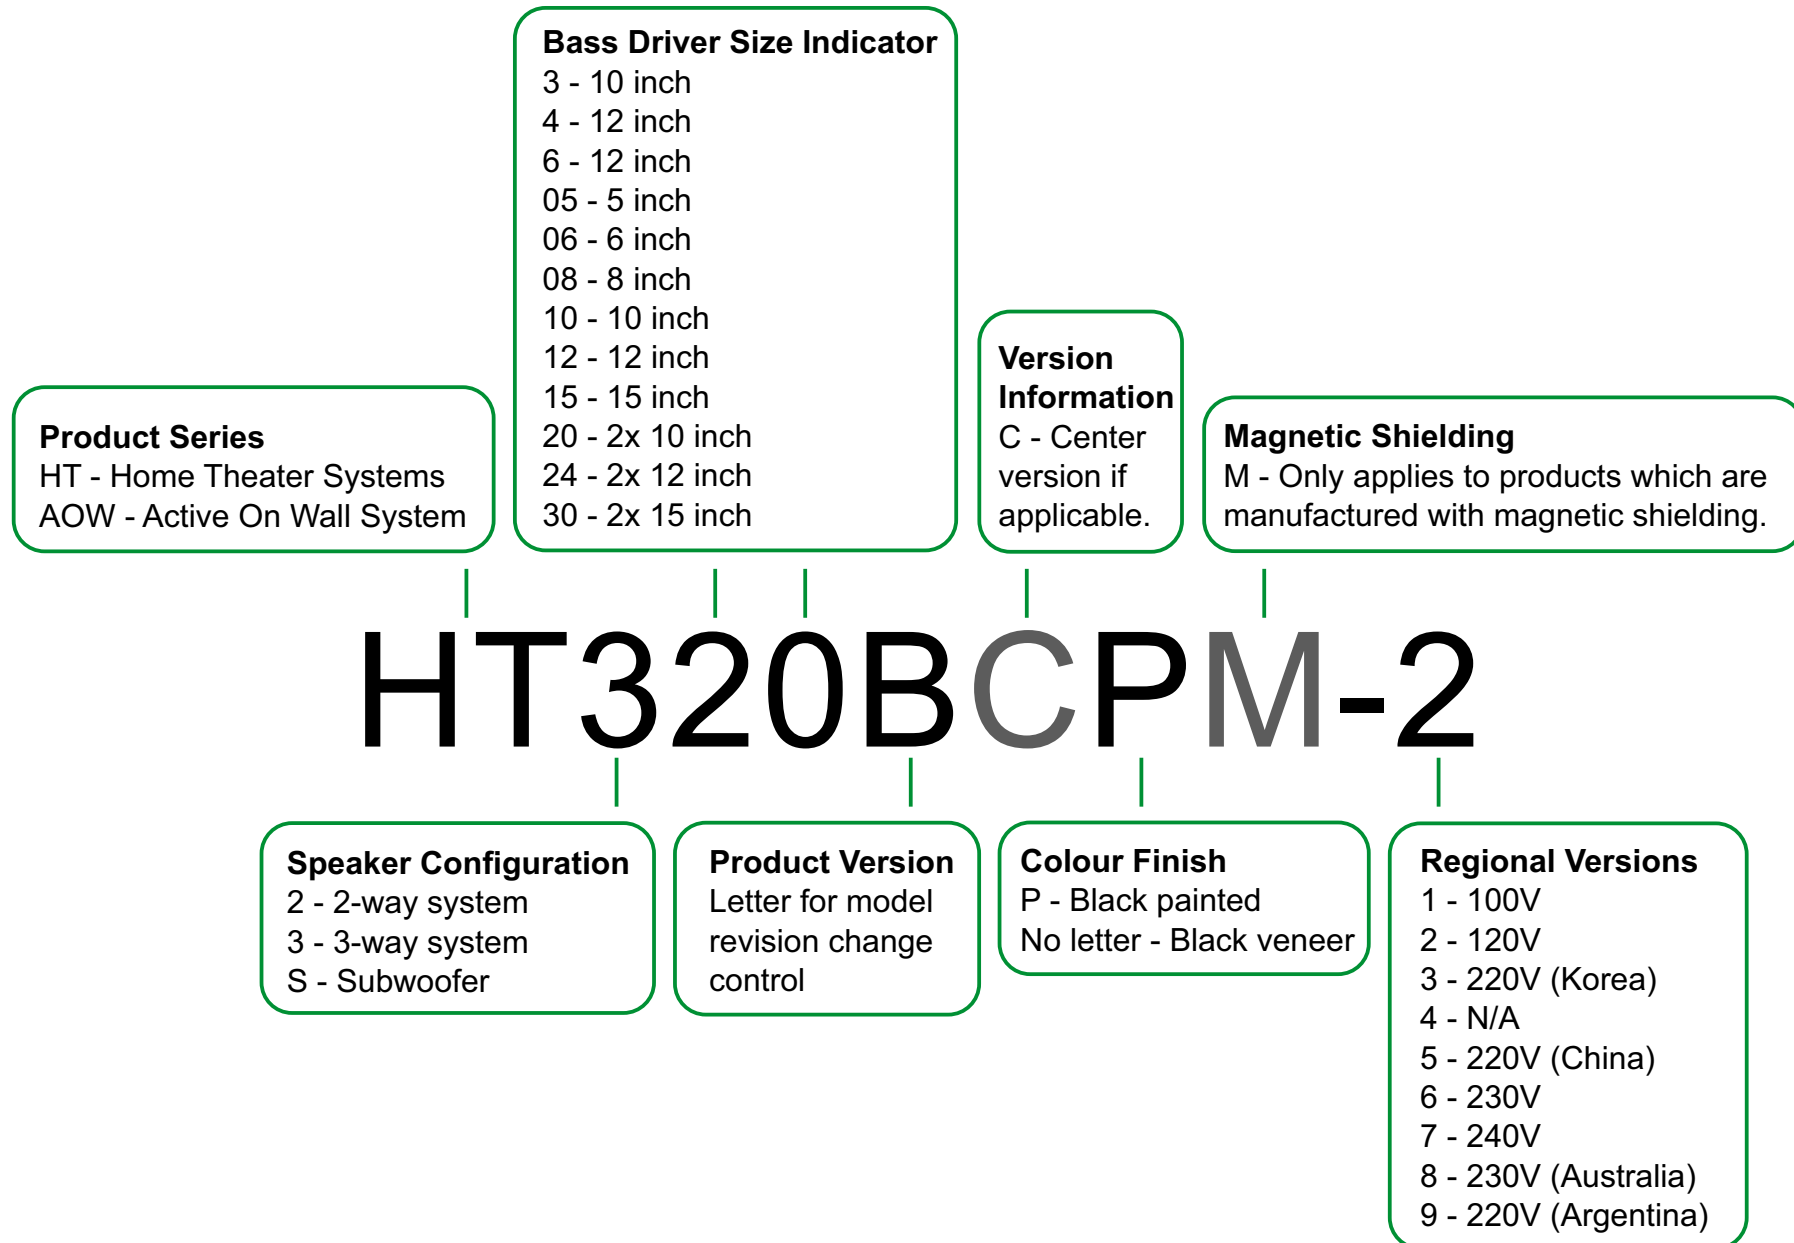

Genelec Products Numbering and Codes

Genelec Products Numbering and Codes

Note

(*) - These products do not follow the bass driver coding structure detailed here.

- F1 (6.5 inch)
- F2 (8 inch)

Genelec Products Numbering and Codes

Genelec Products Numbering and Codes