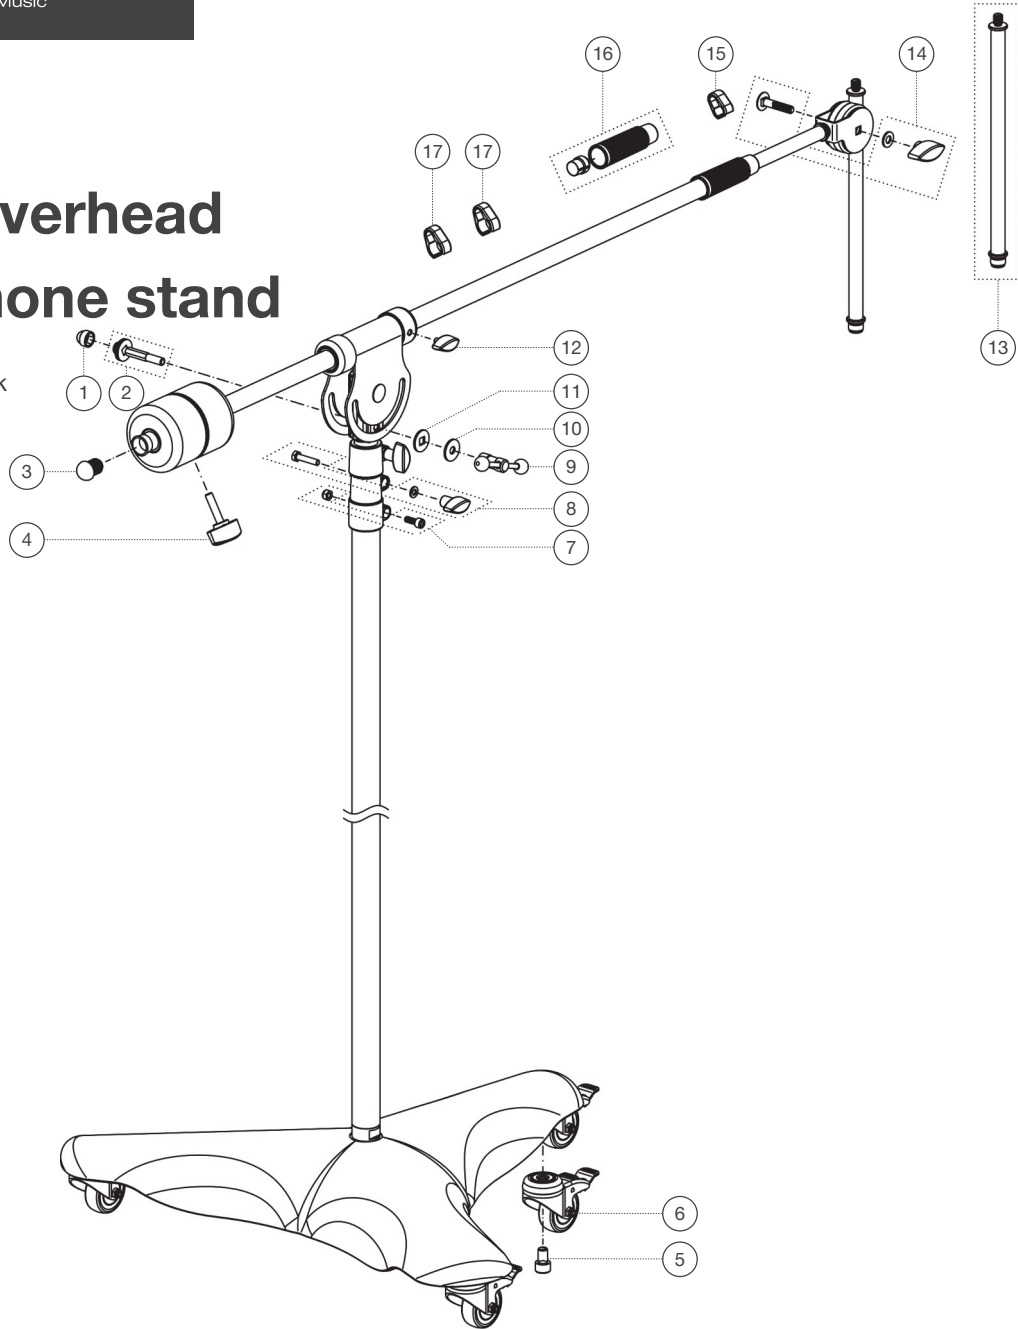

Spare parts list

21430 Overhead microphone stand

21430-500-55 - black

*Rev 04

Position	Description	Article No.	Quantity
1	Protective cap	03-20-415-55	2
2	Hexagon threaded bolt with washers and nut	6-21430-3-00	1
3	Cover plug ø 21 mm	03-20-938-55	1
4	Clamping screw M8 x 33 mm	01-83-832-55	1
5	Cylinder head screw M10 x 16 mm	03-02-416-40	3
6	Lockable castor wheels	03-25-130-00	3
7	Screw connection	3-00-000-157	1
8	Screw connection	3-00-000-068	1
9	T-bar locking screw	6-30351-1-55	1
10	Washer ø 8.4 mm	03-11-525-25	1
11	Washer with square hole	01-86-956-55	1
12	Clamping screw M6 x 12 mm	01-83-040-55	1
13	Mini boom arm with connecting thread	6-21430-2-55	1
14	Screw connection	3-00-000-090	1
15	Cable holder ø 15 mm	01-85-960-55	1
16	Clutch with tension ring	3-00-000-037	1
17	Cable holder ø 20 mm	01-85-970-55	2