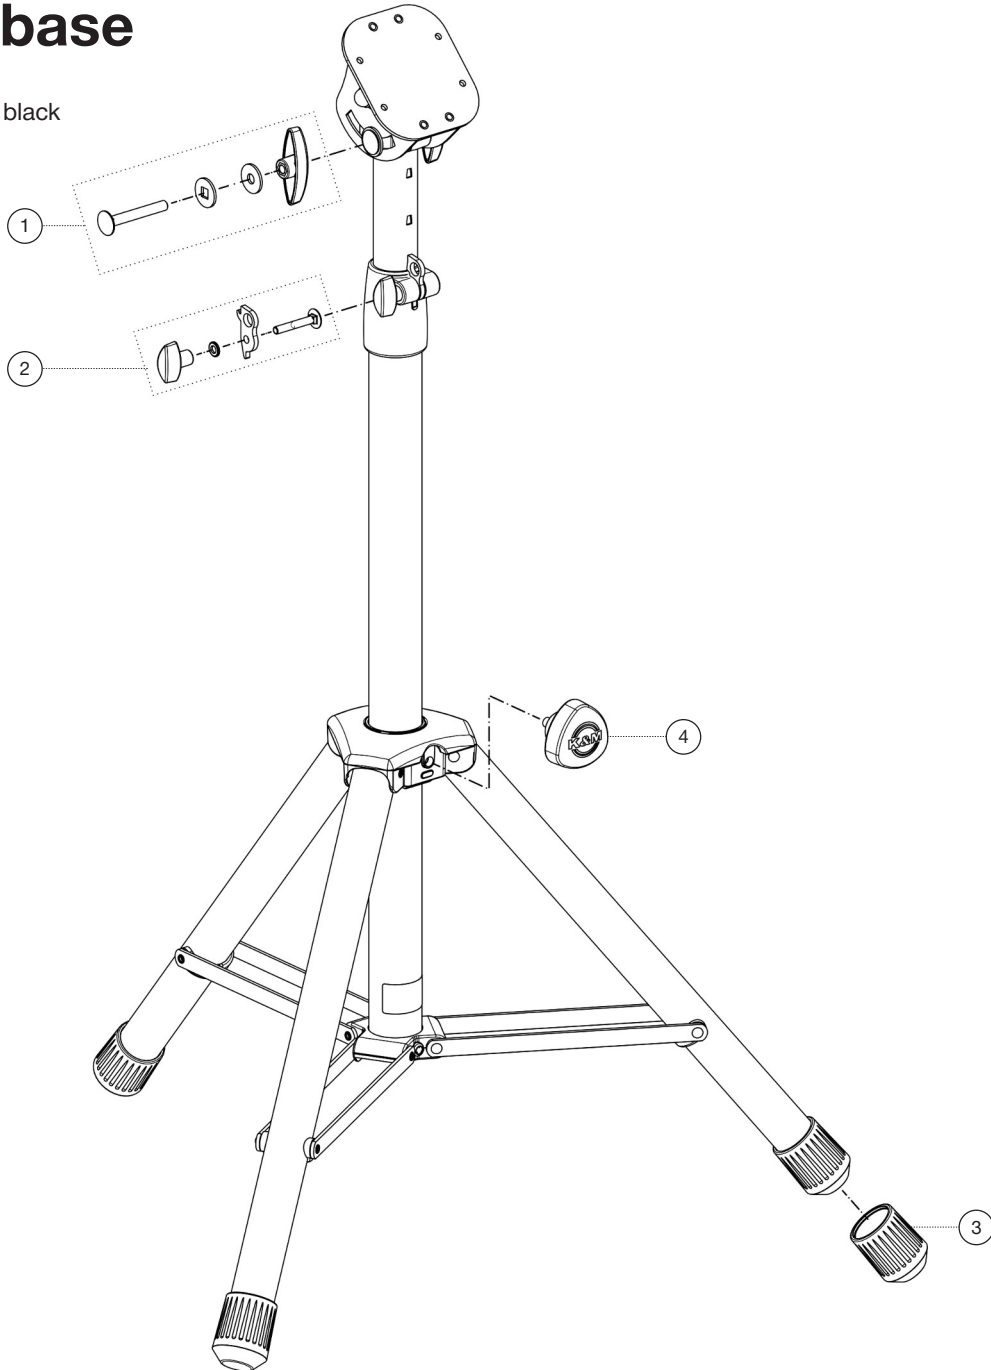

Spare parts list

12331 Orchestra conductor stand base

12331-000-55 - black

*Rev 01

Position	Description	Article No.	Quantity
1	Screw connection at the metal joint	3-00-000-070	1
2	Screw connection with folding lever	3-00-000-069	1
3	End cap	01-84-935-55	3
4	Clamping screw with logo	01-82-763-55	1