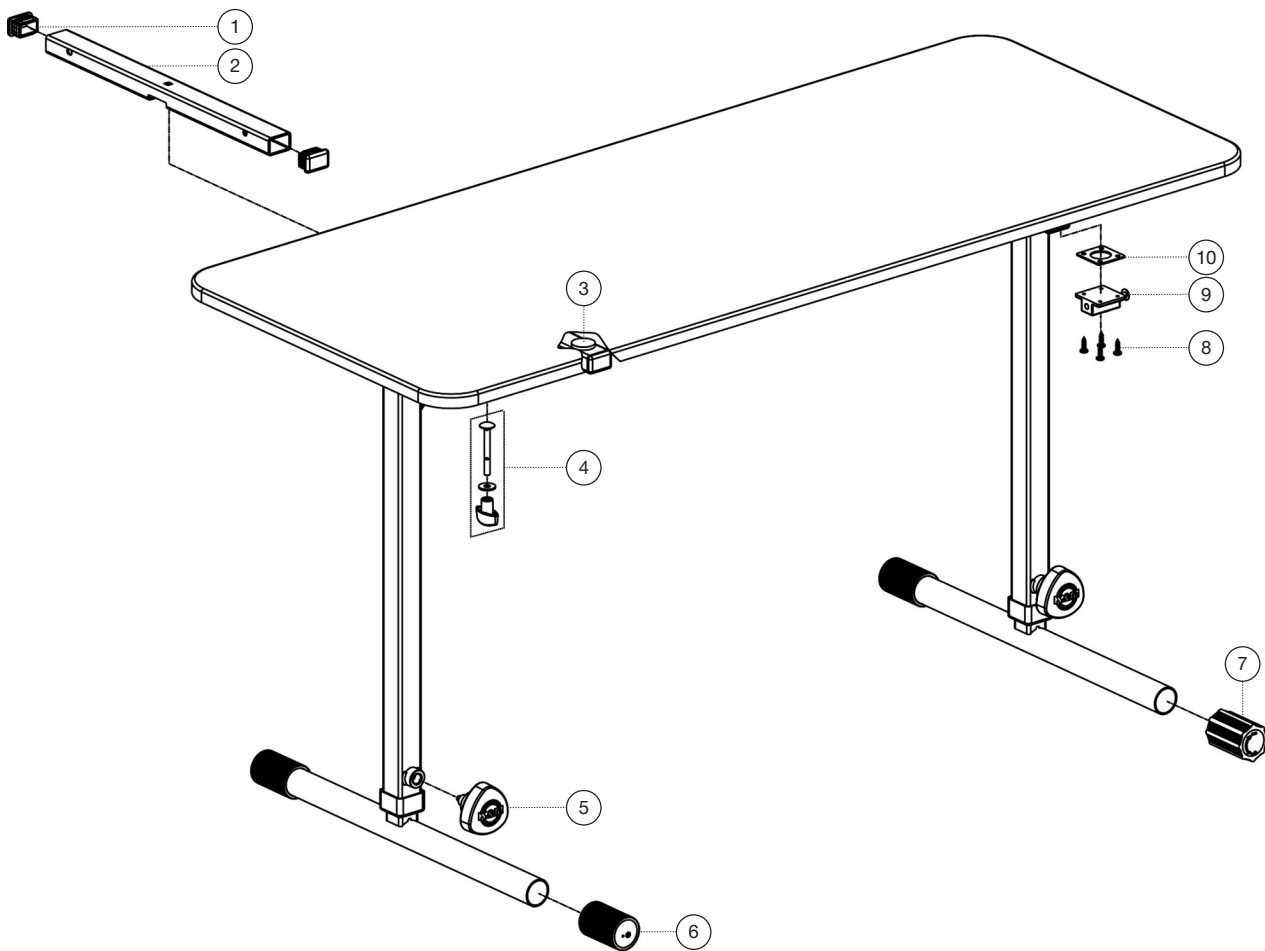

Spare parts list

# 12160 DJ Desk

12160-000-55 - black

\*Rev 03

Position	Description	Article No.	Quantity
1	Plastic glides 30 x 20 mm	<a href="#">03-20-781-55</a>	4
2	Support tube	02-12-243-55	2
3	Felt pad ø 25 x 3,5 mm	03-21-752-55	4
4	Screw connection of the support tube	3-00-000-125	2
5	Spring-loaded clamping knob complete with logo	6-18810-2-55	2
6	End cap with grooves	01-84-760-55	3
7	Adjustable end cap	01-84-768-55	1
8	Chipboard screw ø 4 x 15 mm	03-06-100-29	16
9	Snapper	03-19-631-00	4
10	Spacer plate	03-19-632-55	4