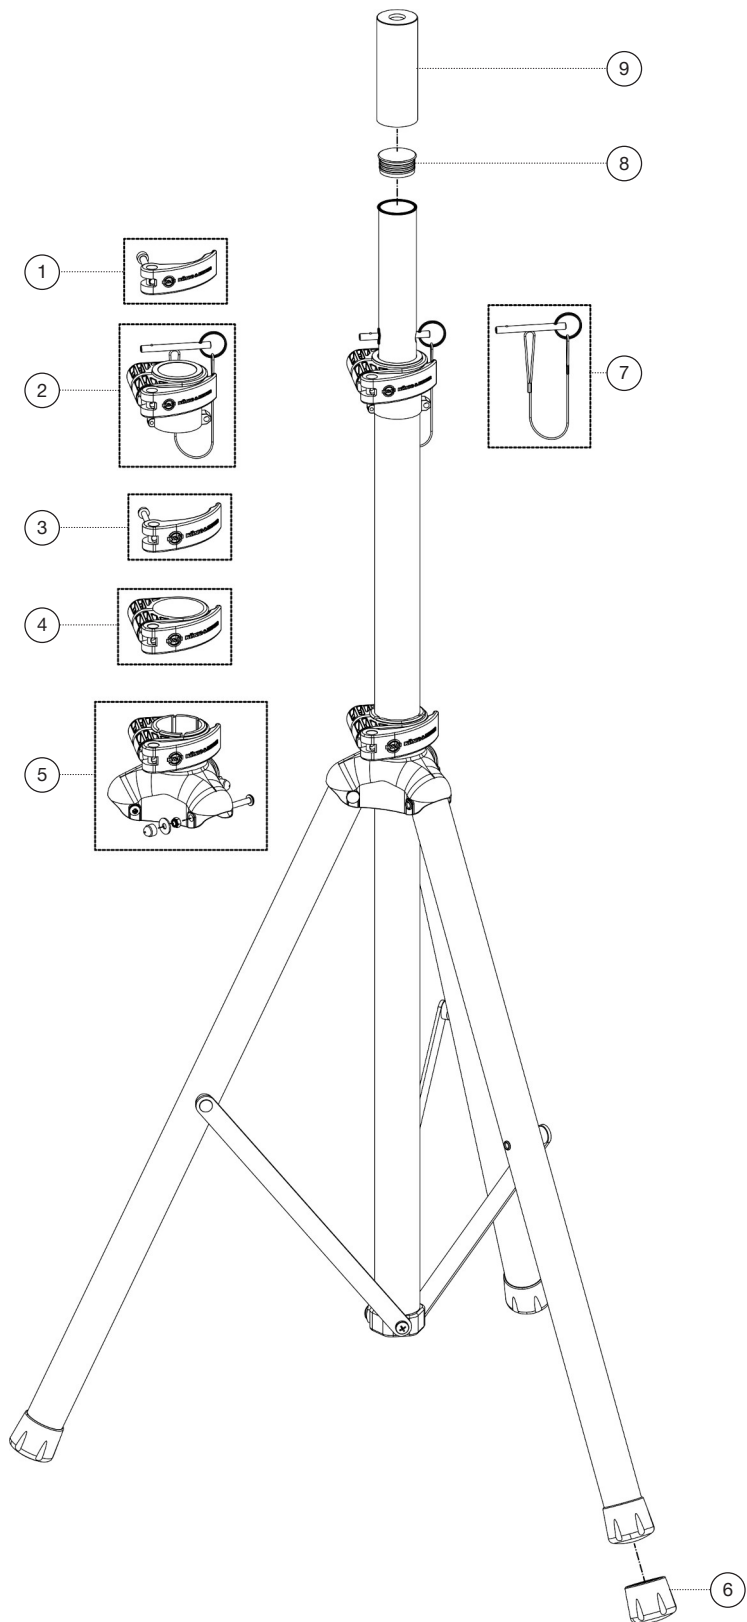

Spare parts list

# 21450 Speaker stand

21450-000-55 - black

\*Rev 02

Position	Description	Article No.	Quantity
1	Clamping lever with screw M6 x 55 mm	3-00-000-143	1
2	Upper clamp with locking pin, cord and ring complete	3-21450-0004	1
3	Clamping lever large with screw M6 x 63 mm	3-21450-0003	1
4	Clamping ring complete	3-21450-0008	1
5	Clamp large complete with 3 screws	3-21450-0009	1
6	End cap	3-21450-0002	3
7	Safety pin with cord and ring	<a href="#">03-22-674-00</a>	1
8	End cap for extension tube	3-21450-0005	1
9	Adapter sleeve	21326-000-55	1