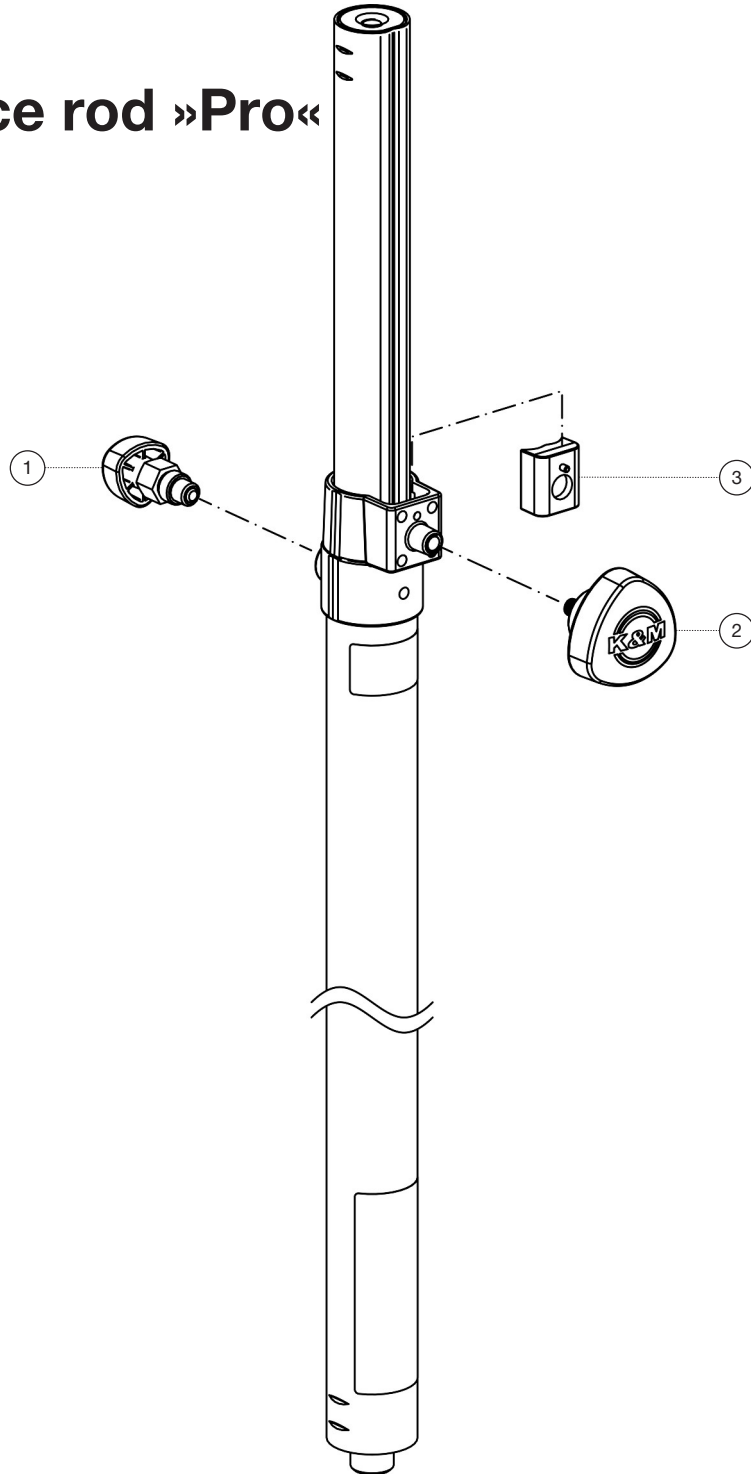

Spare parts list

24626 Distance rod »Pro«

24626-000-55 - black

*Rev 02

Position	Description	Article No.	Quantity
1	Spring-loaded bolt complete	6-21460-5-00	1
2	Clamping screw with logo M8 x 16/33 mm	01-82-763-55	1
3	Clamping element with slot R17	6-86710-1-55	1