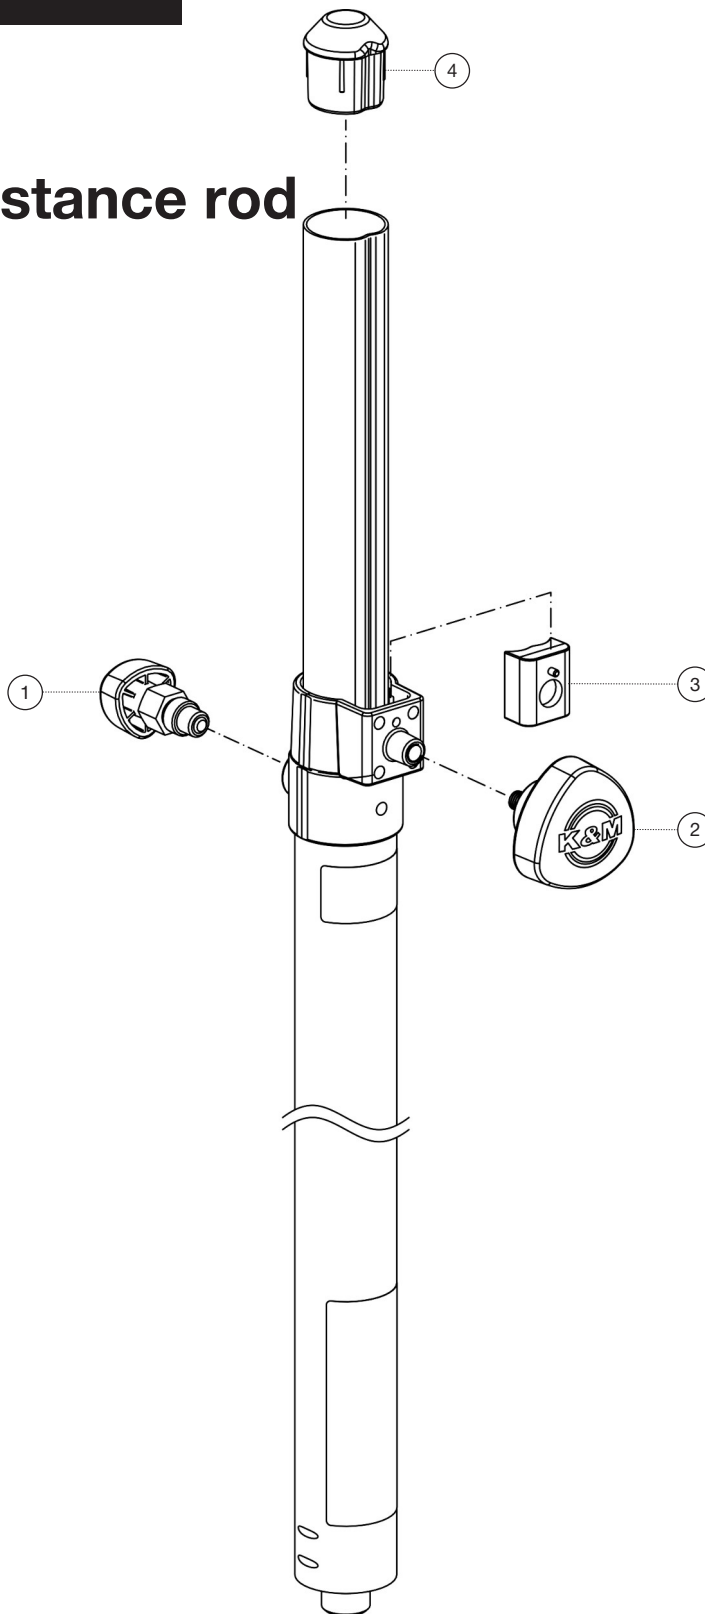

Spare parts list

21337 Distance rod

21337-000-55 - black

*Rev 02

Position	Description	Article No.	Quantity
1	Spring-loaded bolt complete	6-21460-5-00	1
2	Clamping screw with logo M8 x 16/33 mm	01-82-763-55	1
3	Clamping element with slot R17	6-86710-1-55	1
4	Mounting aid	01-84-995-62	1