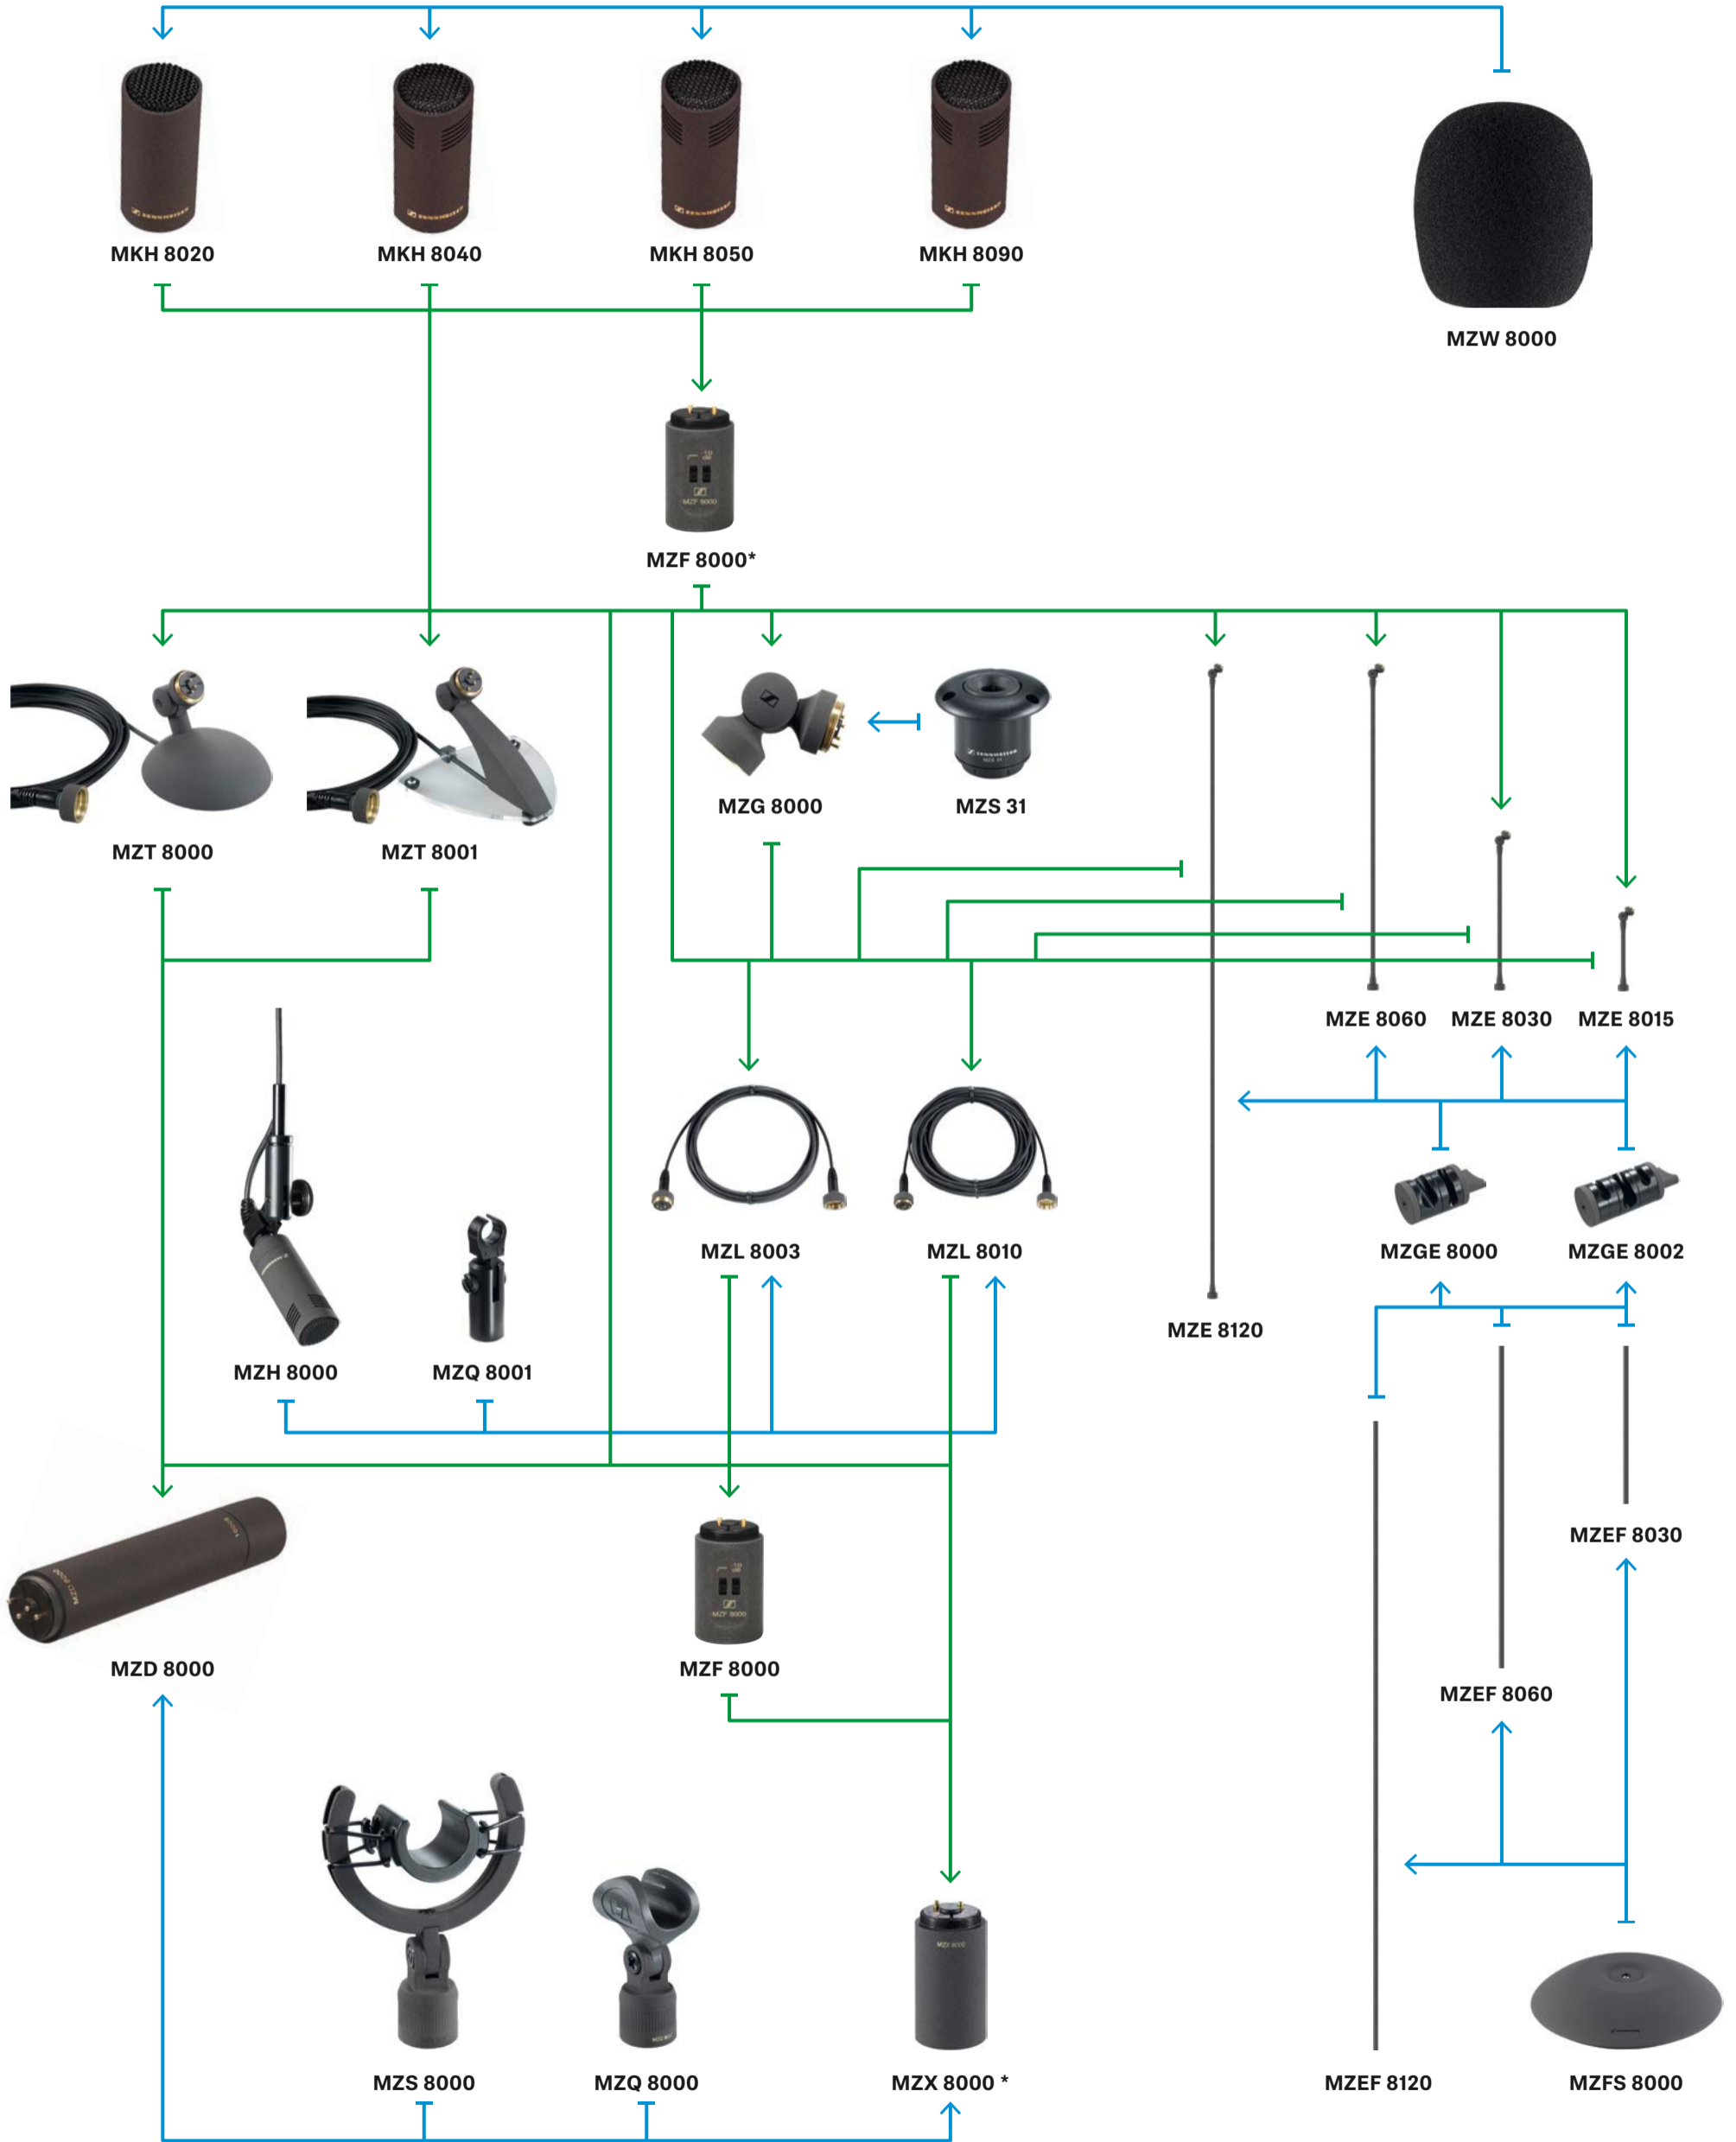

MKH 8000 Series Microphone and accessories overview

audio signal 
mounting accessories 

*Screw filter module MZF 8000 at suitable place between microphone head and XLR module.