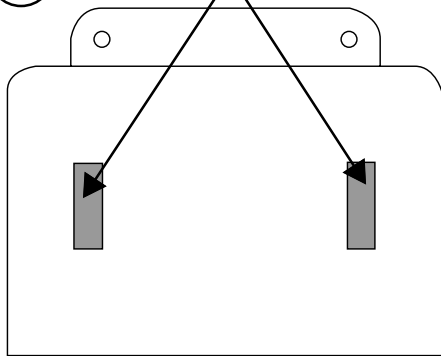

BOTTOM OF UT4 RECEIVER

1

APPLY HOOK & LOOP STRIPS

TOP OF WA595 STAND

2

ATTACH RECEIVER TO STAND

WHEN USED WITH
A GUITAR AMPLIFIER

WHEN USED WITH A MICROPHONE STAND