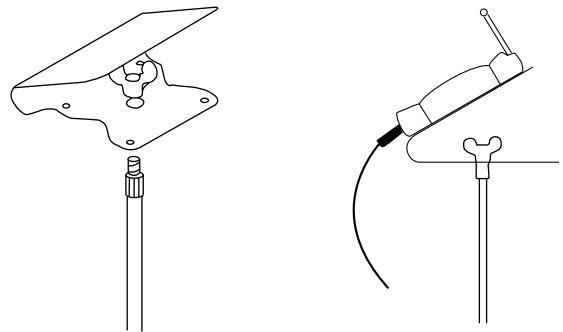

BOTTOM OF UT4 RECEIVER

1

APPLY HOOK & LOOP STRIPS

TOP OF WA595 STAND

2

ATTACH RECEIVER TO STAND

WHEN USED WITH
A GUITAR AMPLIFIER

WHEN USED WITH A MICROPHONE STAND