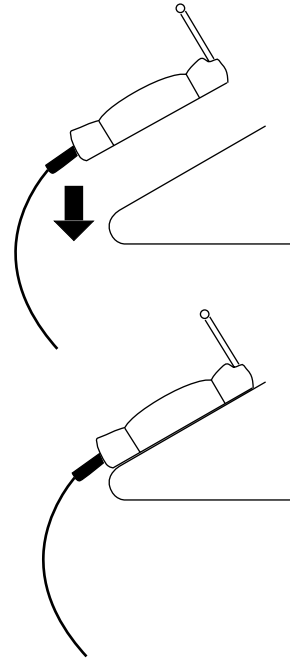

BOTTOM OF UT4 RECEIVER

1

APPLY HOOK & LOOP STRIPS

TOP OF WA595 STAND

2

ATTACH RECEIVER TO STAND

WHEN USED WITH
A GUITAR AMPLIFIER

WHEN USED WITH A MICROPHONE STAND