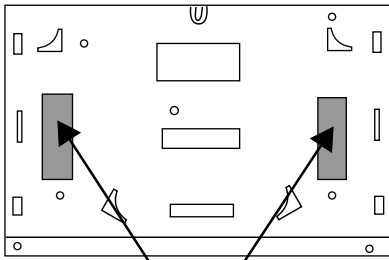

BOTTOM OF UT4 RECEIVER

1

APPLY HOOK & LOOP STRIPS

TOP OF WA595 STAND

2

ATTACH RECEIVER TO STAND

WHEN USED WITH
A GUITAR AMPLIFIER

WHEN USED WITH A MICROPHONE STAND