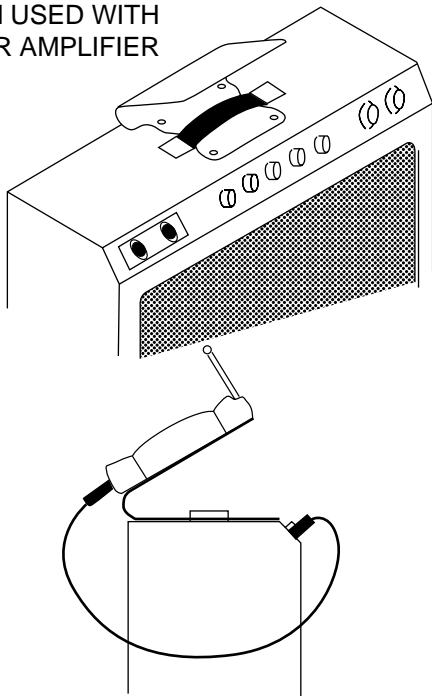

BOTTOM OF UT4 RECEIVER

1

APPLY HOOK & LOOP STRIPS

TOP OF WA595 STAND

2

ATTACH RECEIVER TO STAND

WHEN USED WITH
A GUITAR AMPLIFIER

WHEN USED WITH A MICROPHONE STAND